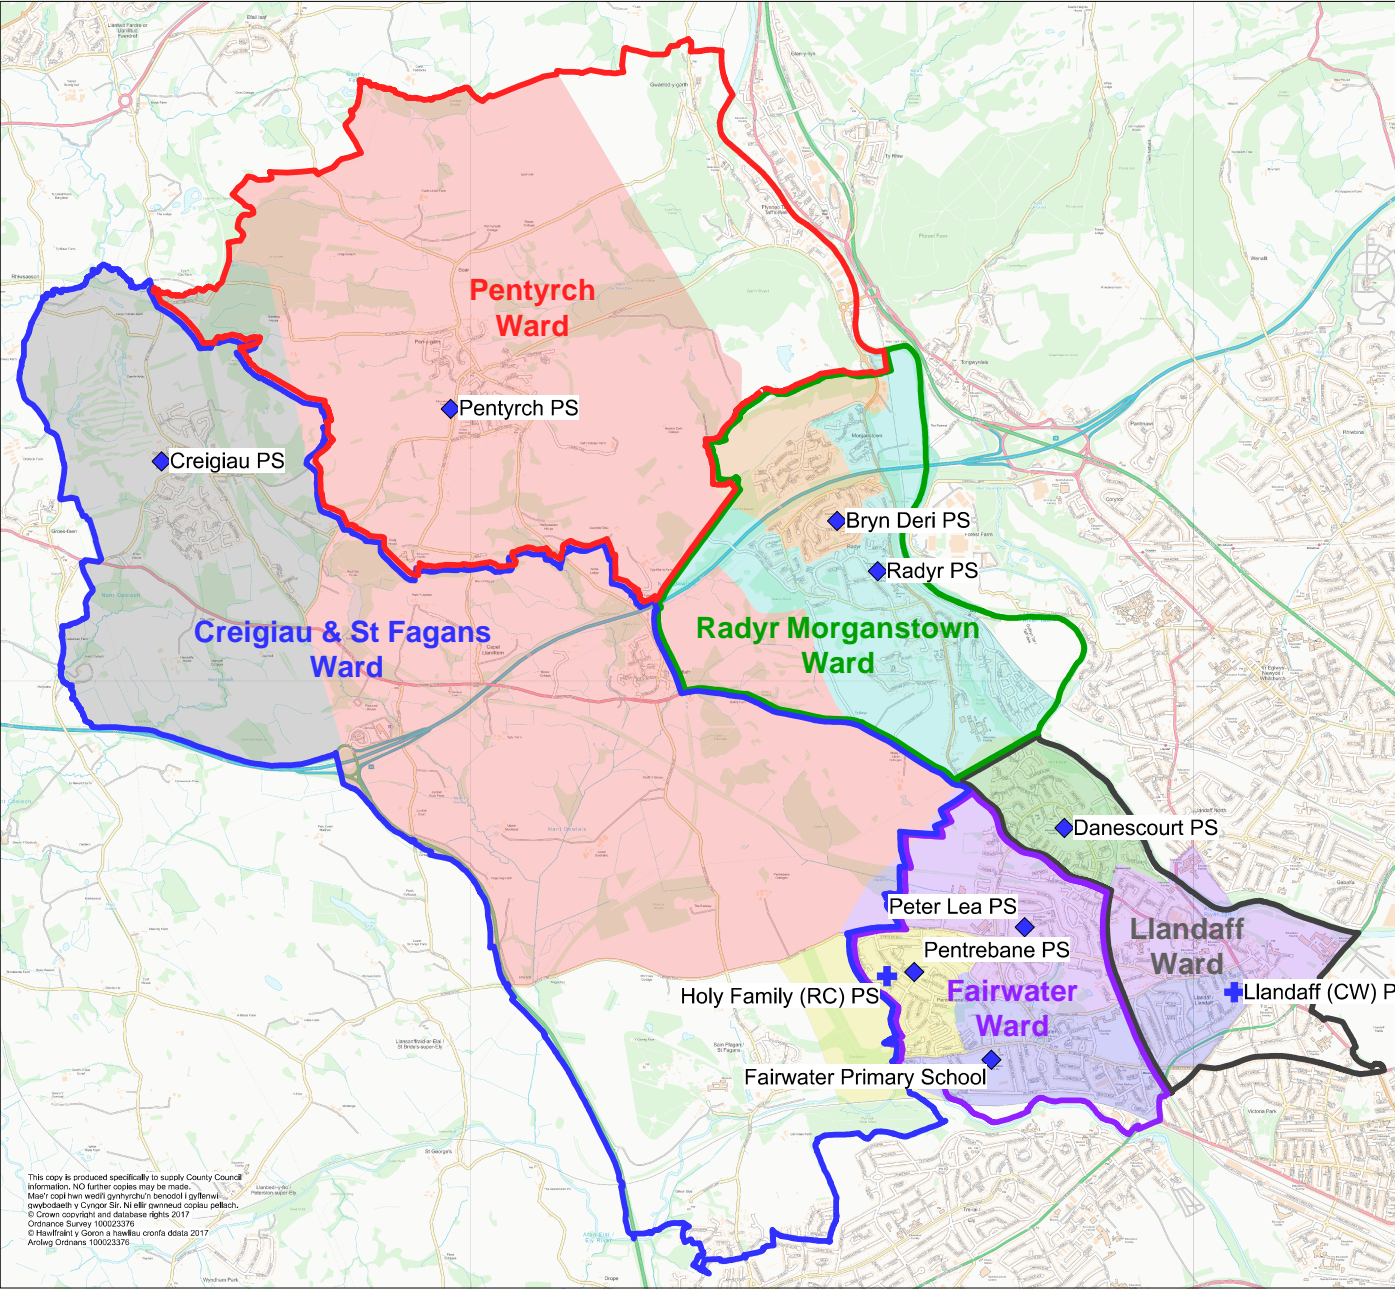

English-medium Primary School Catchment Areas

-  denotes Pentyrch Primary School Catchment Area
-  denotes Pentrebane Primary School Catchment Area
-  denotes Radyr Primary School Catchment Area
-  denotes Peter Lea Primary School Catchment Area
-  denotes Bryn Deri Primary School Catchment Area
-  denotes Creigiau Primary School Catchment Area
-  denotes Danescourt Primary School Catchment Area
-  denotes Fairwater Primary School Catchment Area